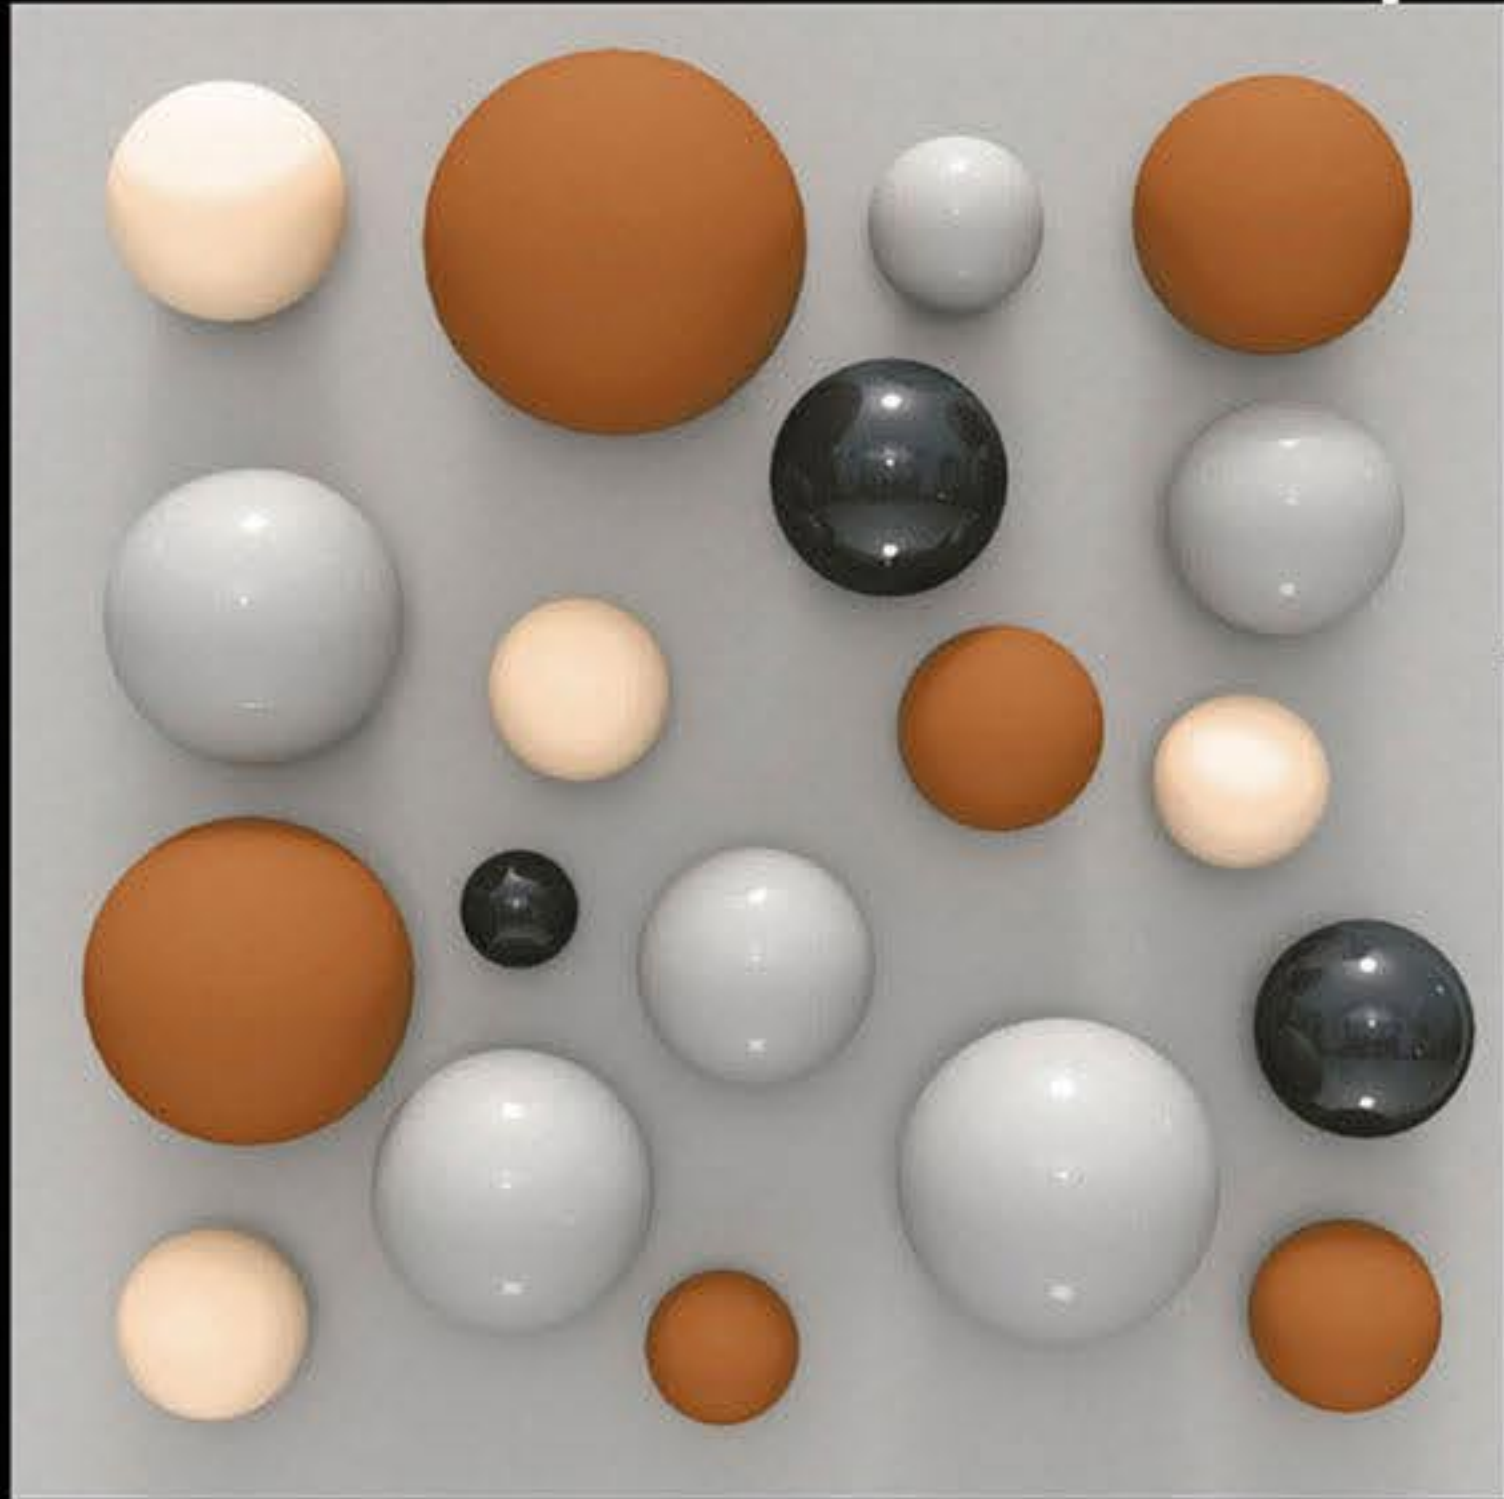

ModernCollection

Glossy Finish  
3D Series

600X  
600 mm

BICERO  
TILES LLP

WHITE BODY  
PORCELINE TILE

8504

ModernCollection

Glossy Finish  
3D *Series*