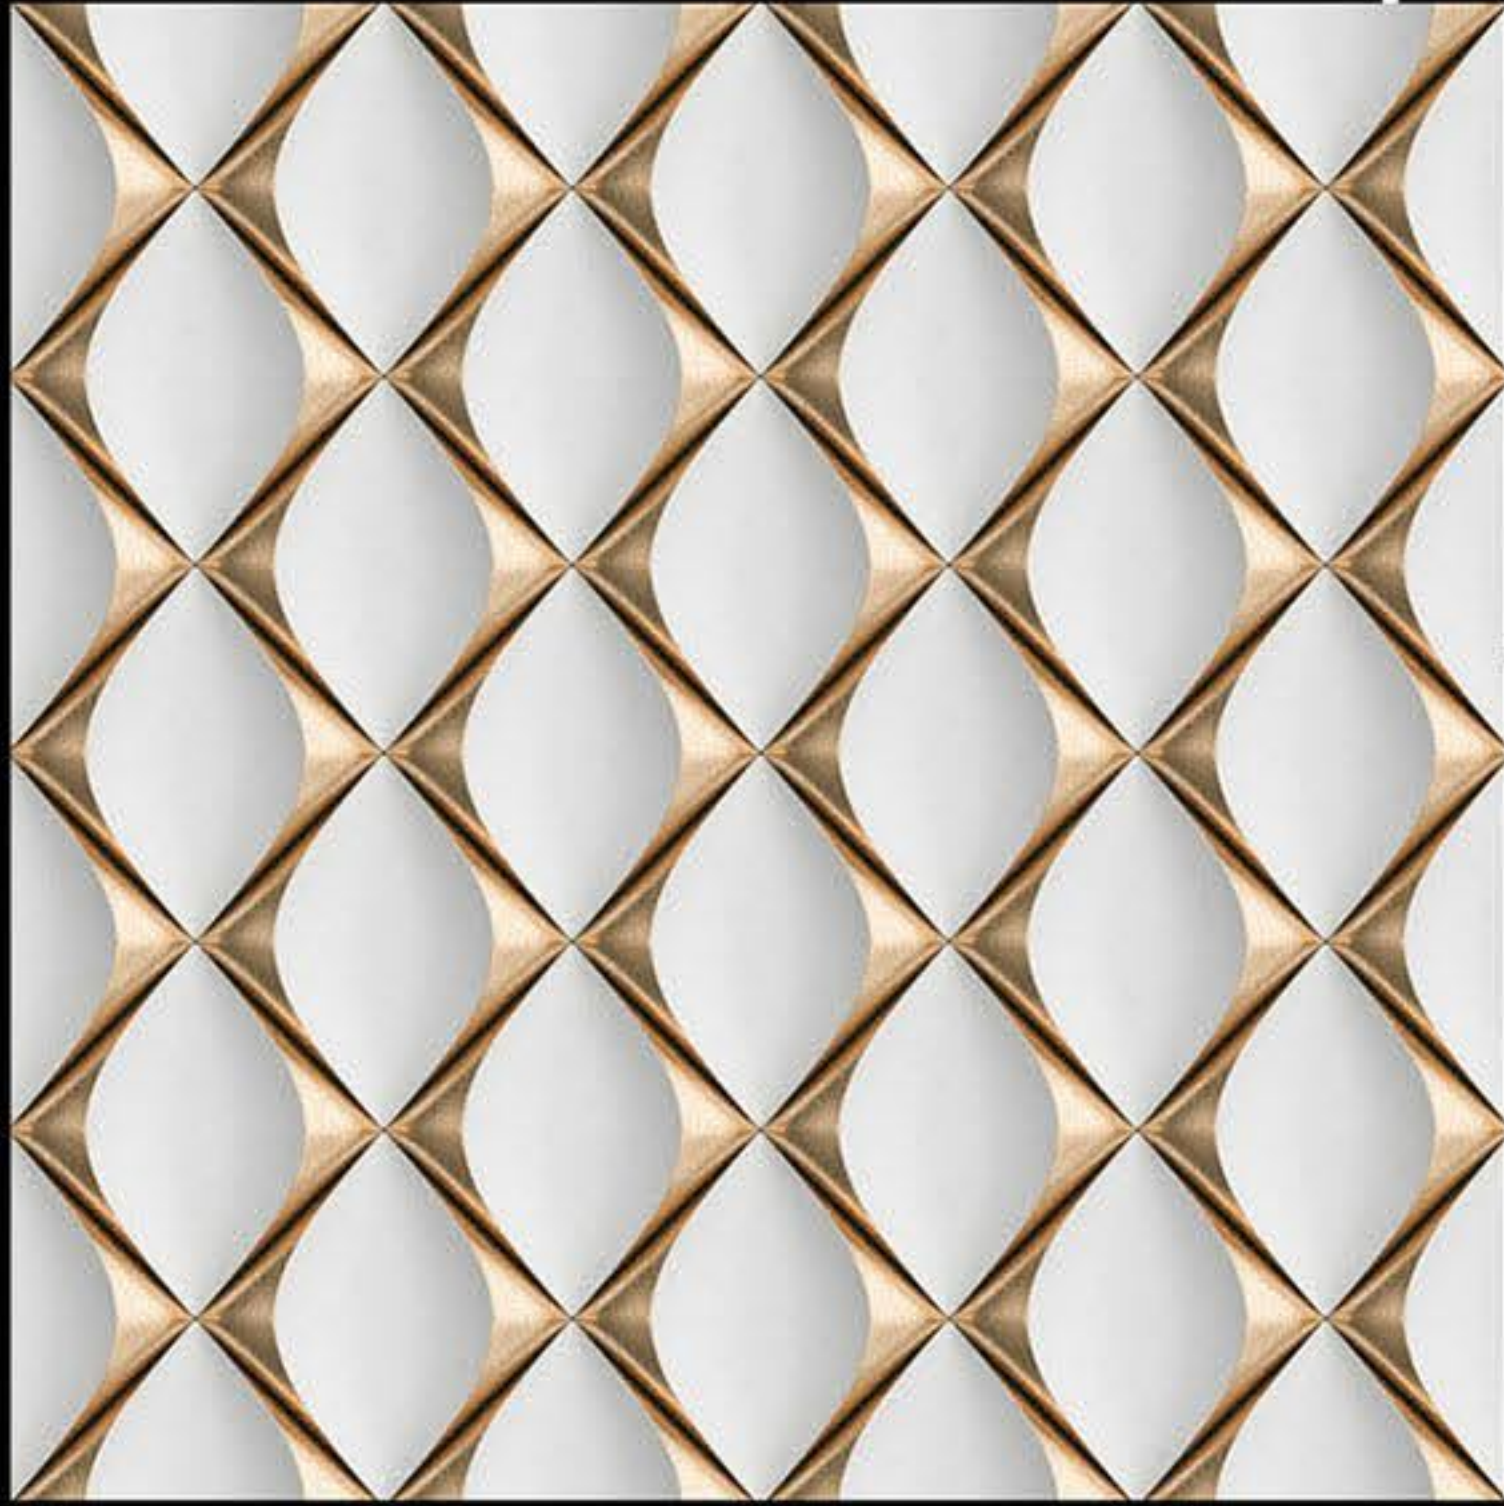

Glossy Finish
3D *Series*

600X
600 mm

8511

BICERO
TILES LLP

WHITE BODY
PORCELAIN TILE

ModernCollection