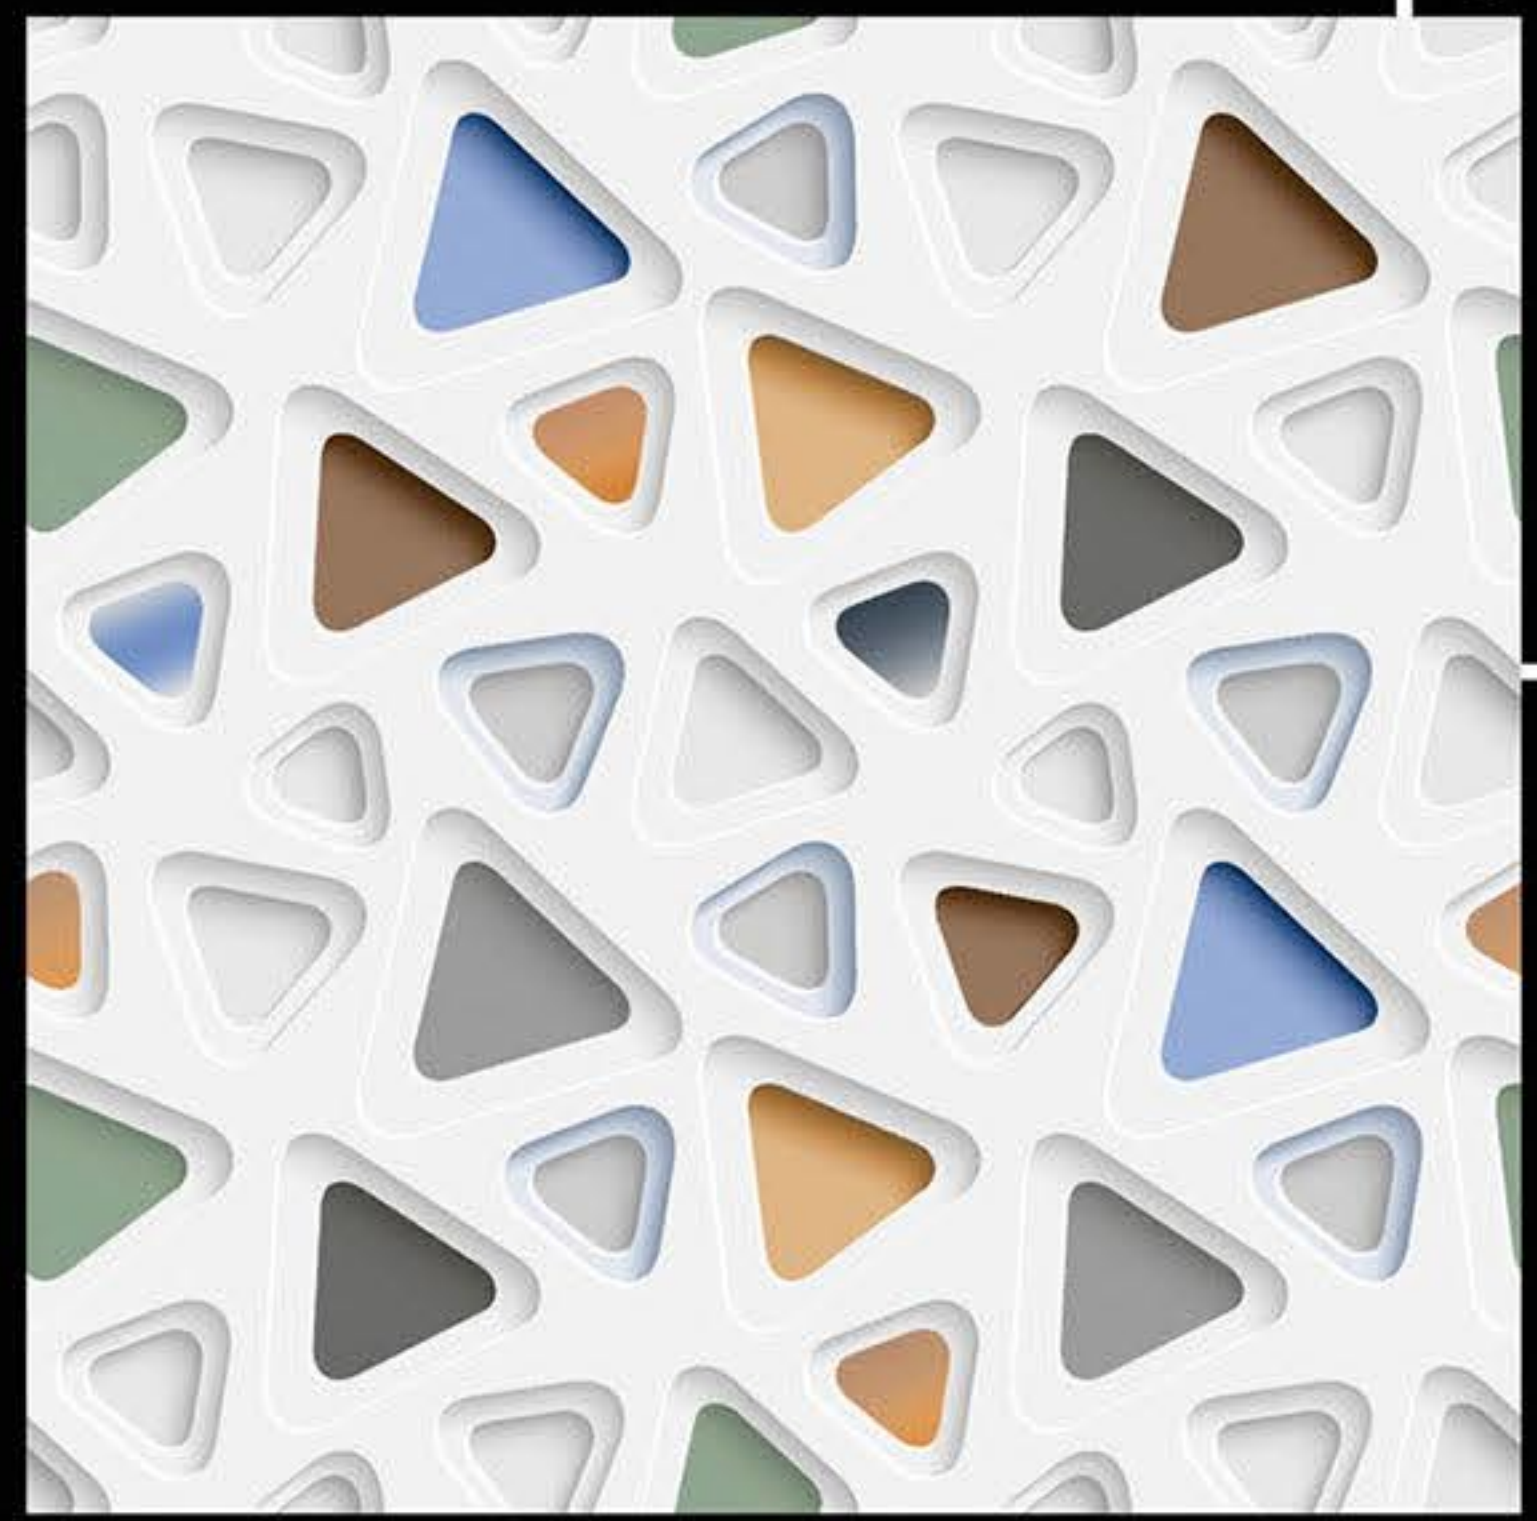

**Modern**Collection

Glossy Finish  
*3D Series*

600X  
600 mm

**BICERO**  
TILES LLP

**WHITE BODY**  
**PORCELAIN TILE**

8549

**Modern**Collection

Glossy Finish  
3D Series