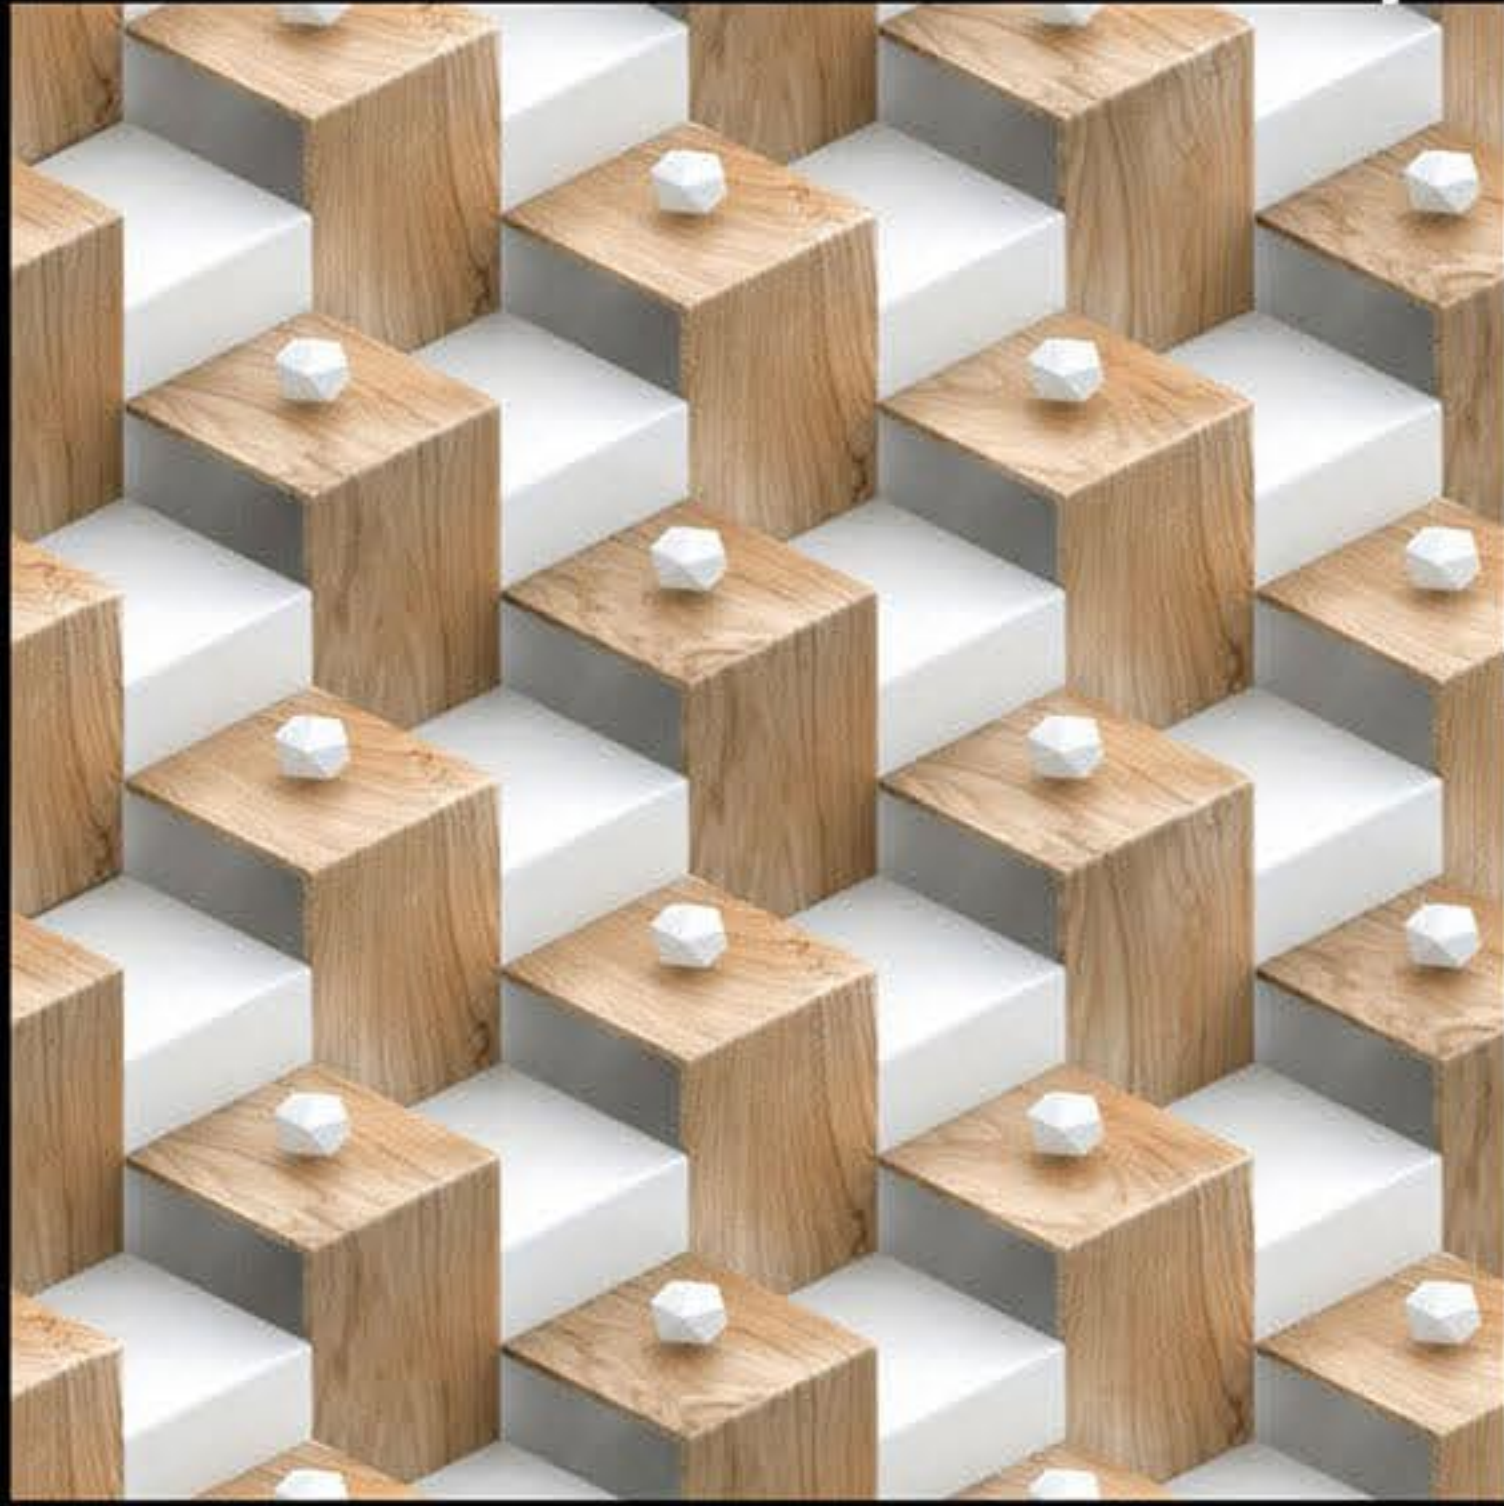

Glossy Finish
3D Series

600X
600 mm

BICERO
TILES LLP

WHITE BODY
PORCELINE TILE

8514

ModernCollection