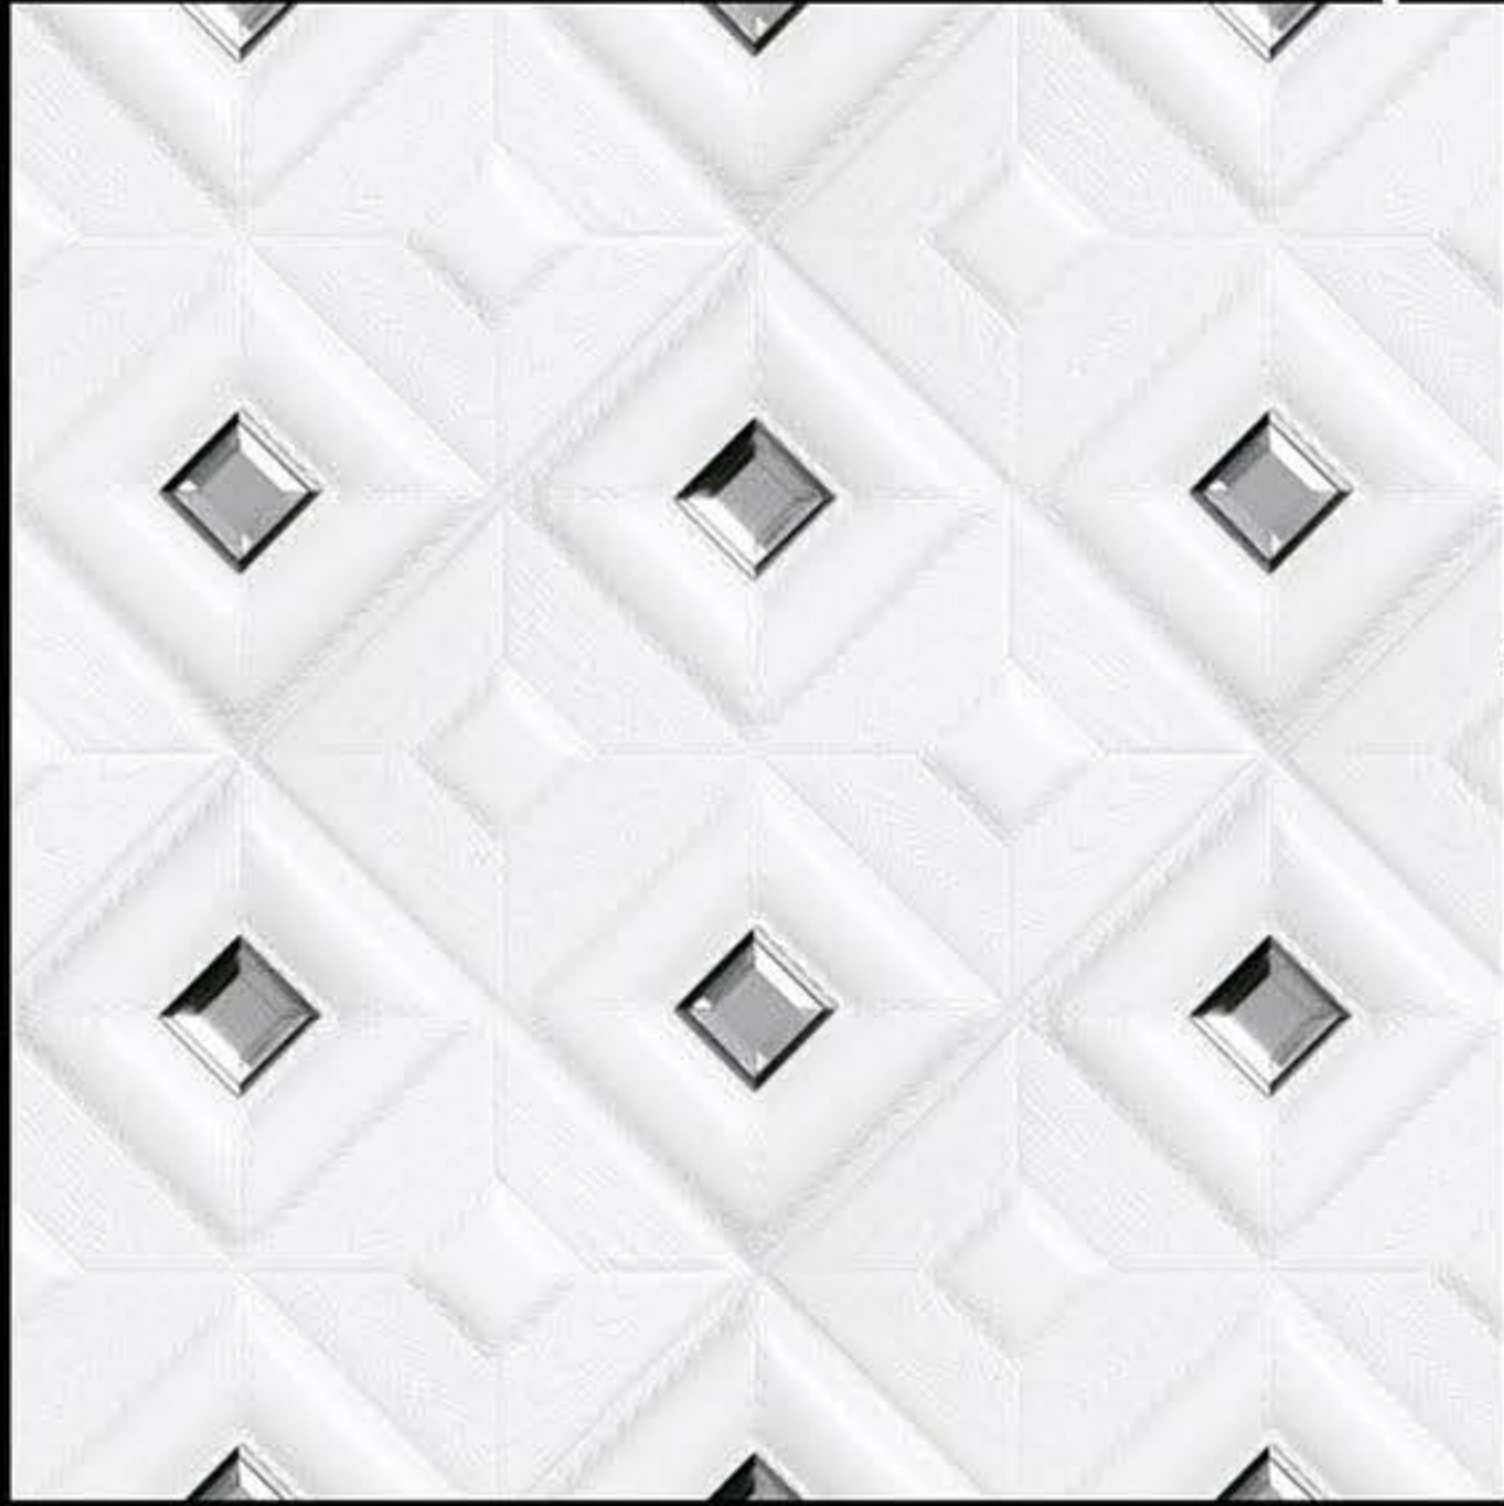

Glossy Finish
3D Series

600X
600 mm

BICERO
TILES LLP