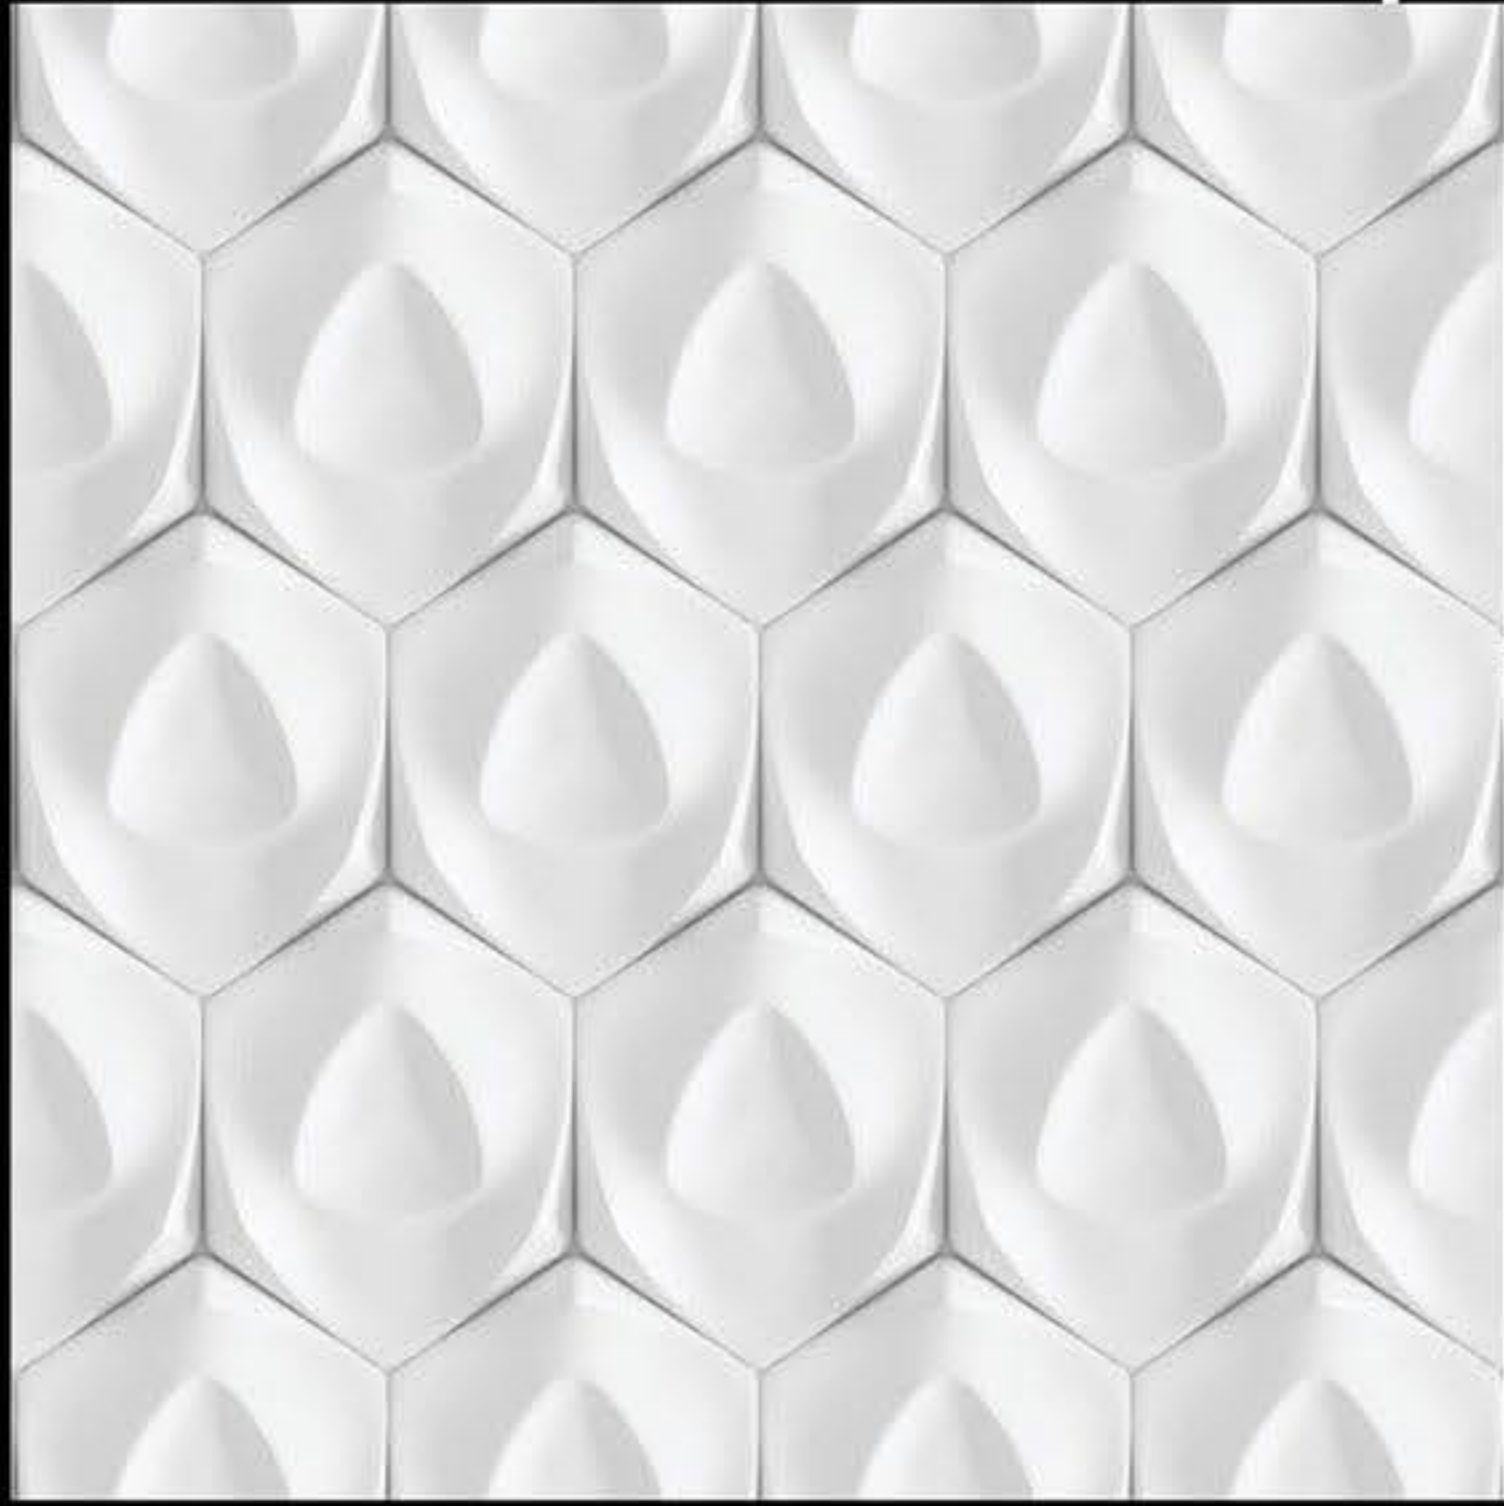

**Modern**  **Collection**

Glossy Finish  
3D Series

600X  
600 mm

BICERO  
TILES LLP

WHITE BODY  
PORCELINE TILE

8521

ModernCollection

Glossy Finish  
3D Series