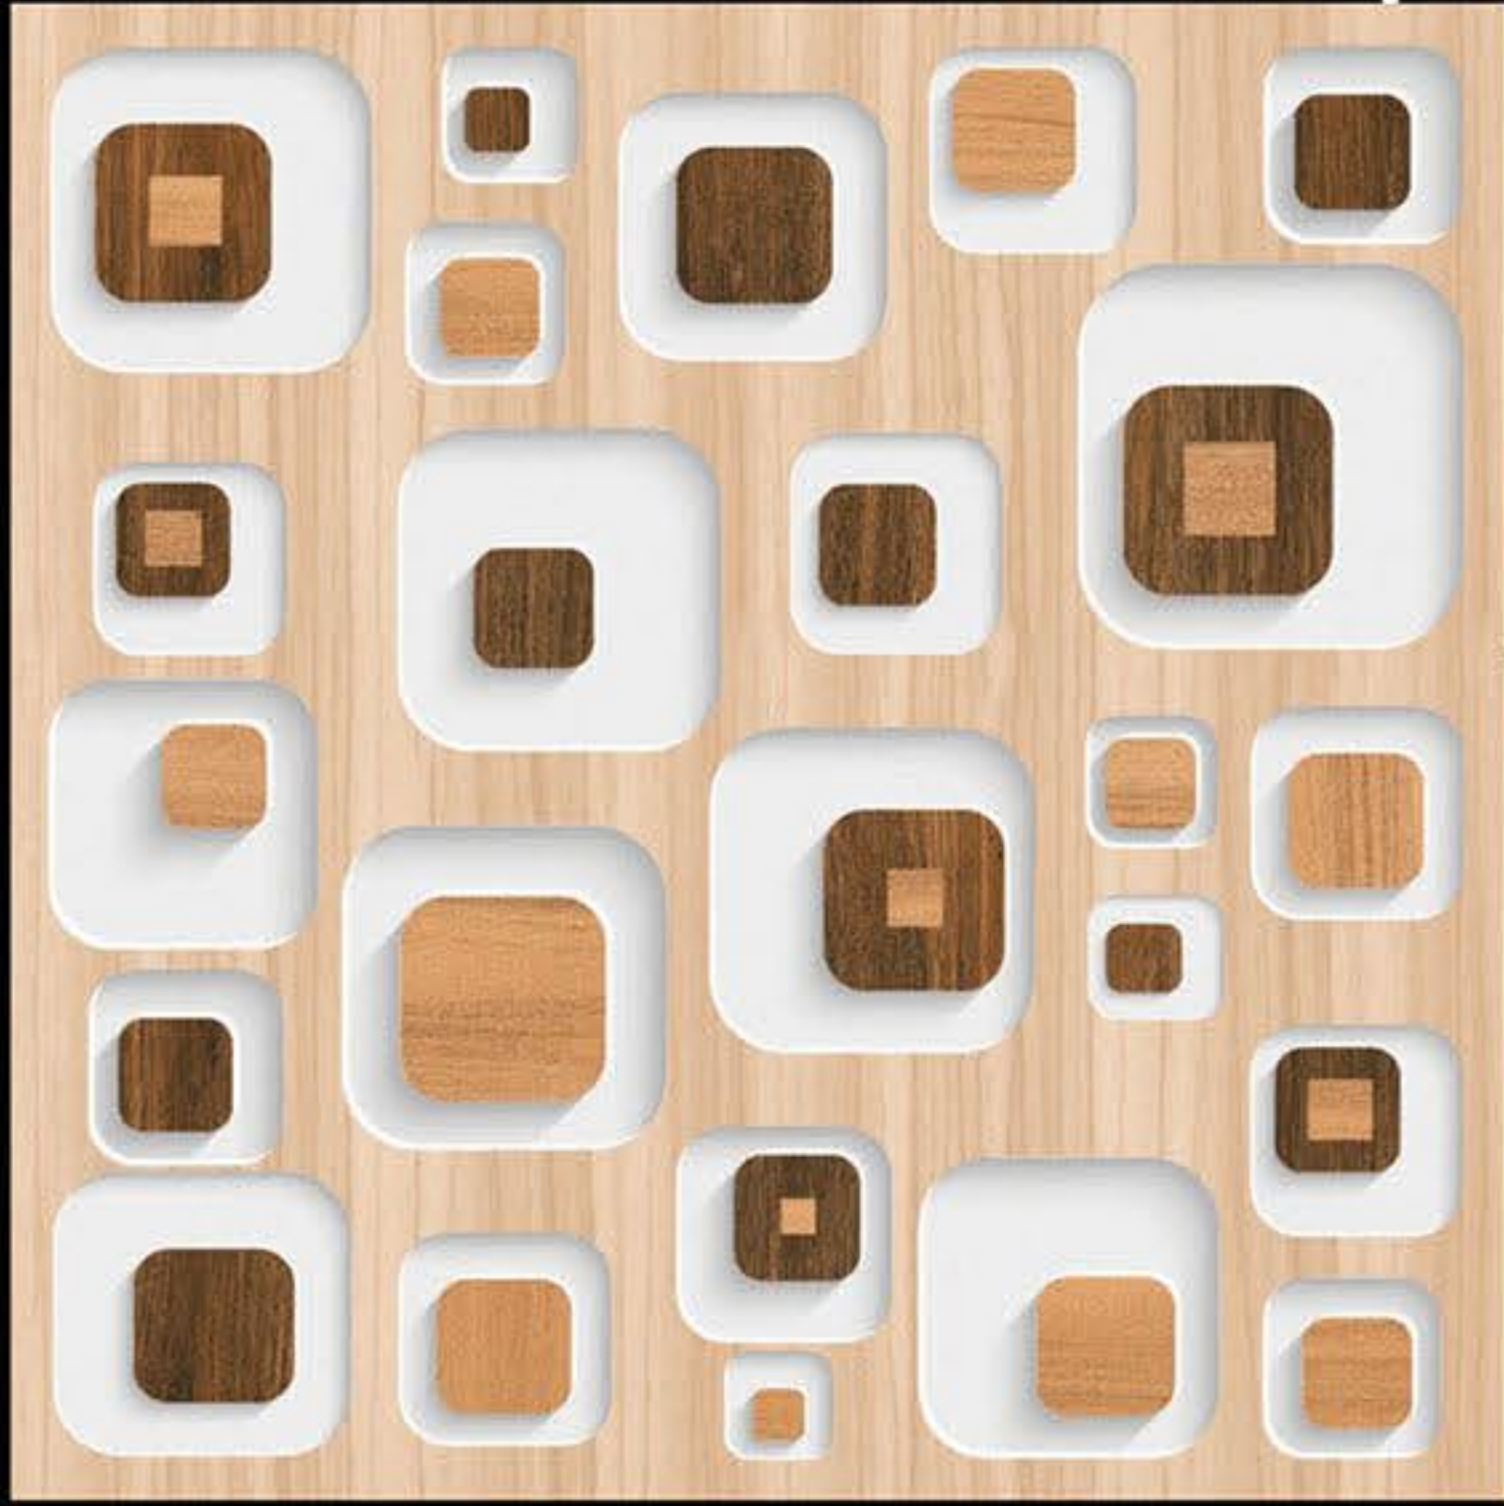

WHITE BODY  
PORCELAIN TILE

8507

ModernCollection

Glossy Finish  
3D Series

600X  
600 mm

BICERO  
TILES LLP

WHITE BODY  
PORCELINE TILE

8509